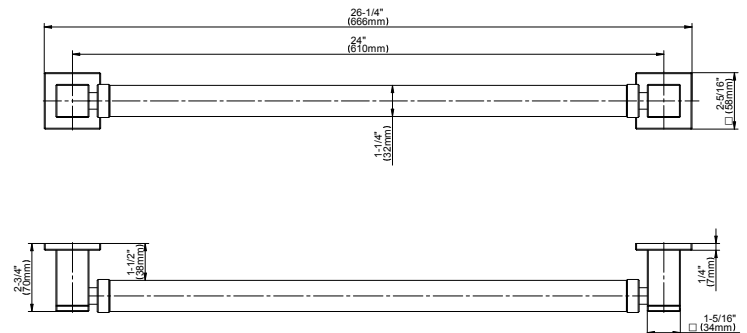

G-9553

24" Square Grab Bar w/Handshower Holder

Product Features

- 24" wall-mounted grab bar
- Adjustable bracket fits all hoses with conical nut

Available Finishes

- Polished Chrome
  G-9553-PC
- Brushed Nickel
  G-9553-BNI
- Polished Nickel
  G-9553-PN
- Unfinished Brass*
  G-9553-UB*
- Satin Nickel
  G-9553-SN
- Olive Bronze*
  G-9553-OB*
- Architectural Black with
  Chrome Accents*
  G-9553-PC/BK*
- Brushed Gold*
  G-9553-BAU*

Warranty

- Limited lifetime warranty

For complete warranty information go to <http://www.graff-designs.com/en/info/faqs>

The measurements shown are for reference only. Products and specifications shown are subject to change without notice. Revised 5/2018.

www.graff-designs.com | phone: 800-954-4723