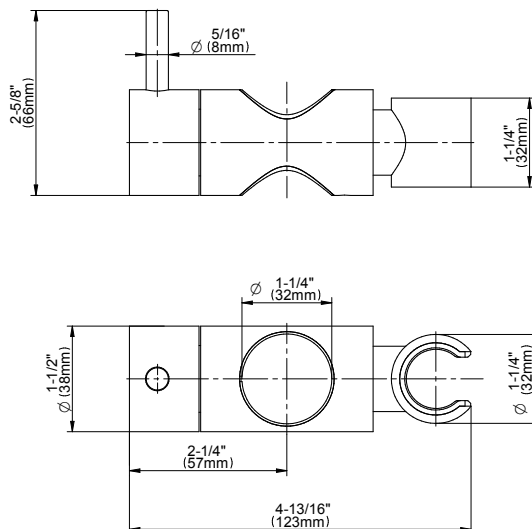

G-9553

24" Square Grab Bar w/Handshower Holder

Product Features

- 24" wall-mounted grab bar
- Adjustable bracket fits all hoses with conical nut

Available Finishes

- Polished Chrome
  G-9553-PC
- Brushed Nickel
  G-9553-BNI
- Polished Nickel
  G-9553-PN
- Unfinished Brass*
  G-9553-UB*
- Satin Nickel
  G-9553-SN
- Olive Bronze*
  G-9553-OB*
- Architectural Black with
  Chrome Accents*
  G-9553-PC/BK*
- Brushed Gold*
  G-9553-BAU*

Warranty

- Limited lifetime warranty

For complete warranty information go to <http://www.graff-designs.com/en/info/faqs>

The measurements shown are for reference only. Products and specifications shown are subject to change without notice. Revised 5/2018.

www.graff-designs.com | phone: 800-954-4723